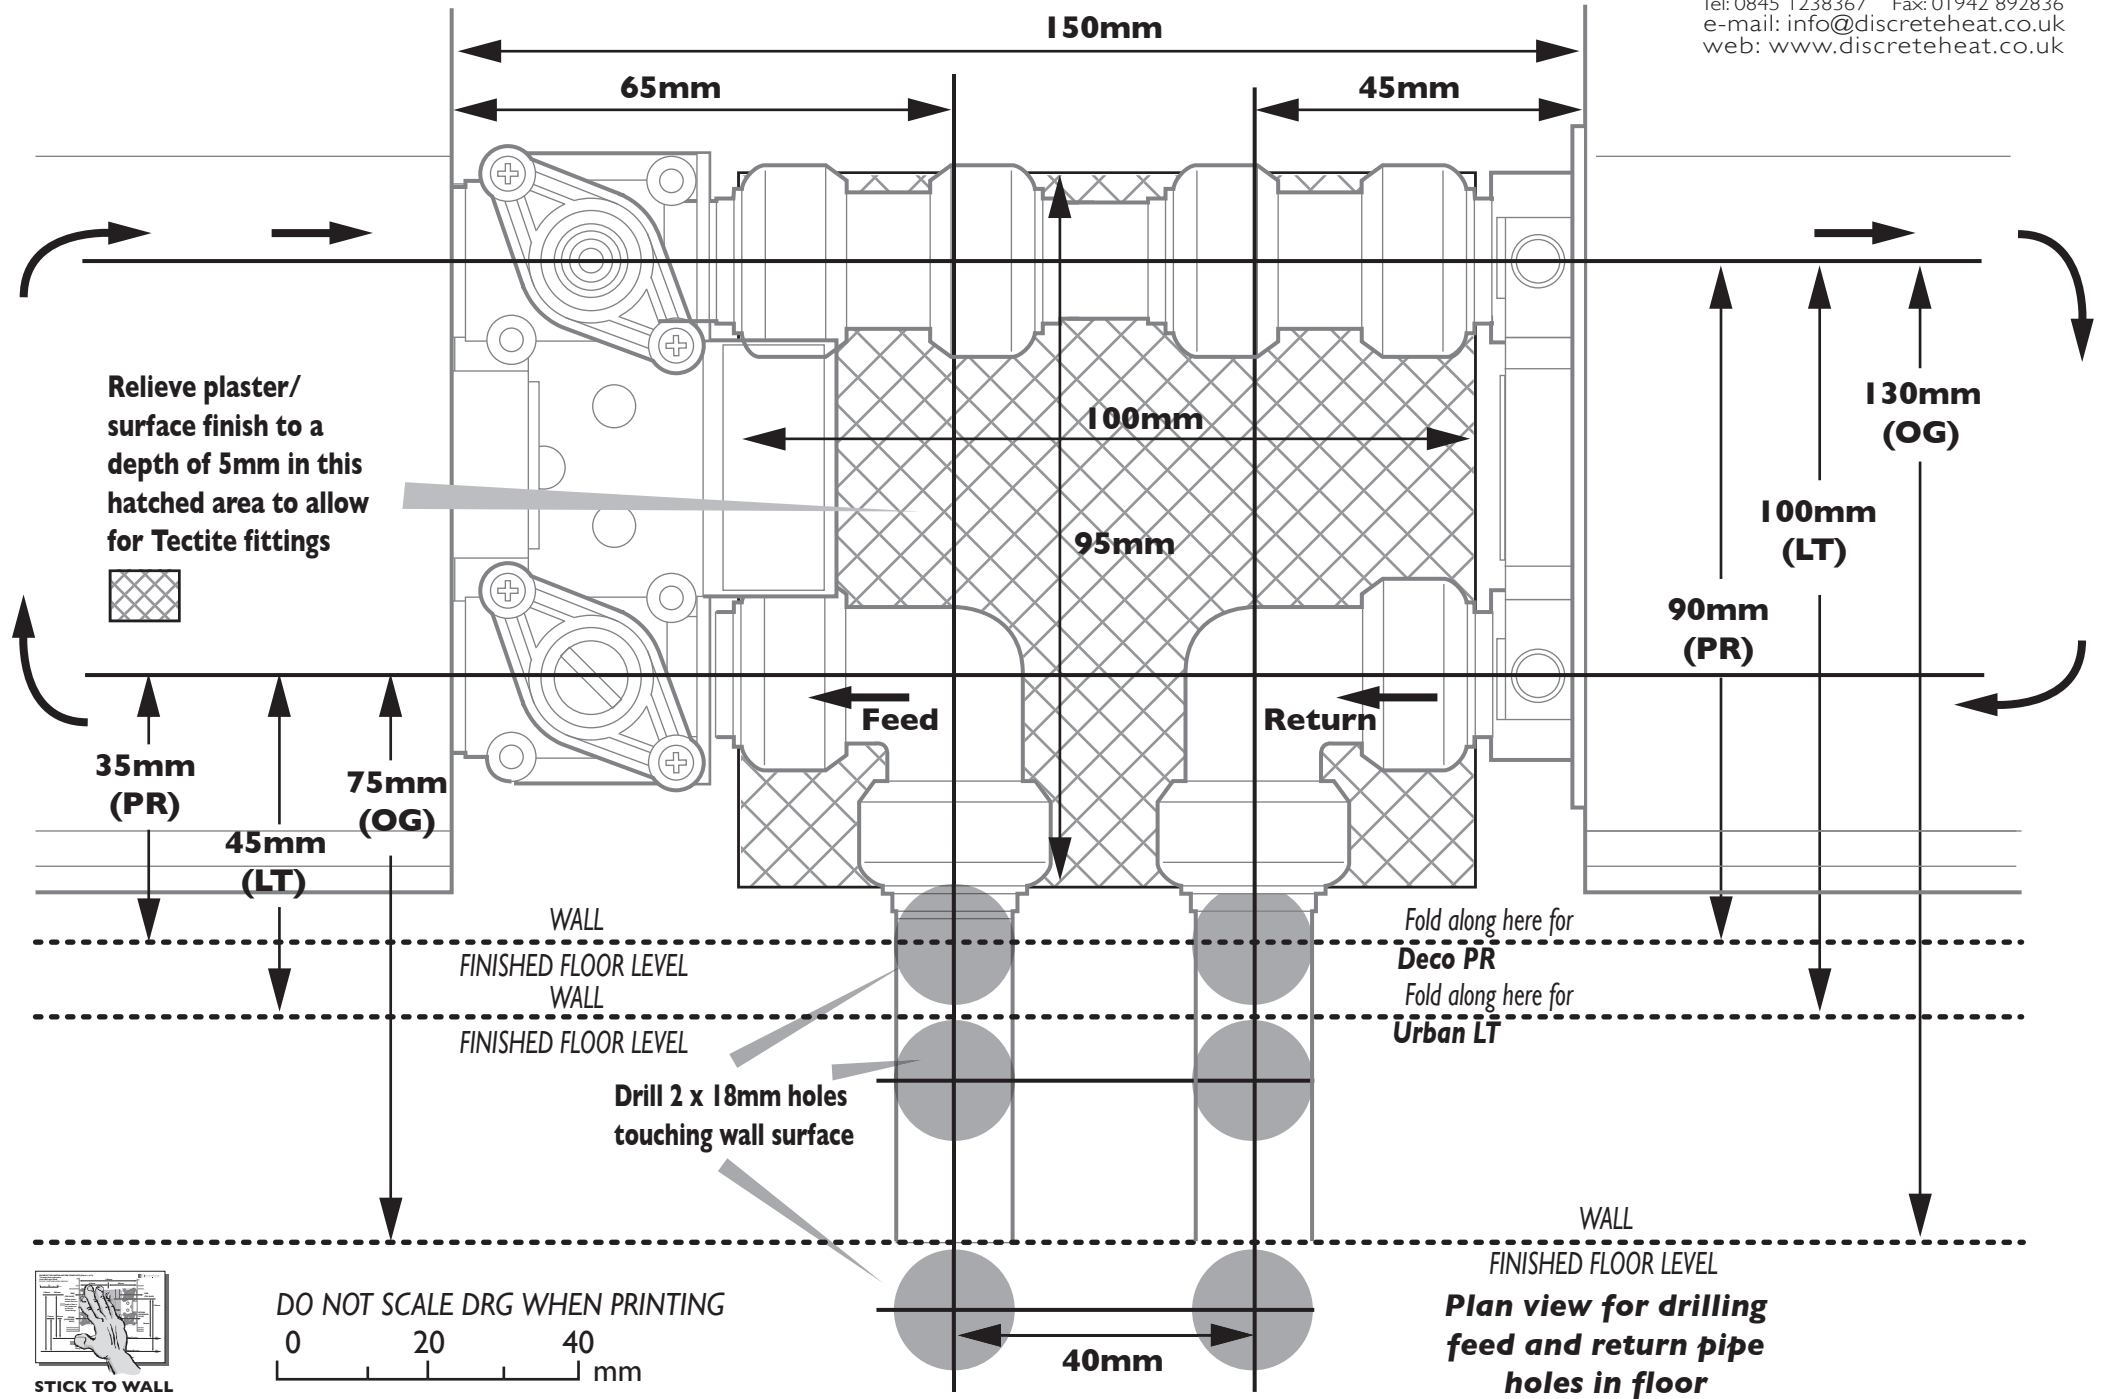

BI-DIRECTIONAL TRV INSTALLATION TEMPLATE (LH feed direction)

(Through floor pipework)

STICK TO WALL TO USE

DO NOT SCALE DRG WHEN PRINTING
 0 20 40 mm

Plan view for drilling feed and return pipe holes in floor

BI-DIRECTIONAL TRV INSTALLATION TEMPLATE (RH feed direction)
(Through floor pipework)